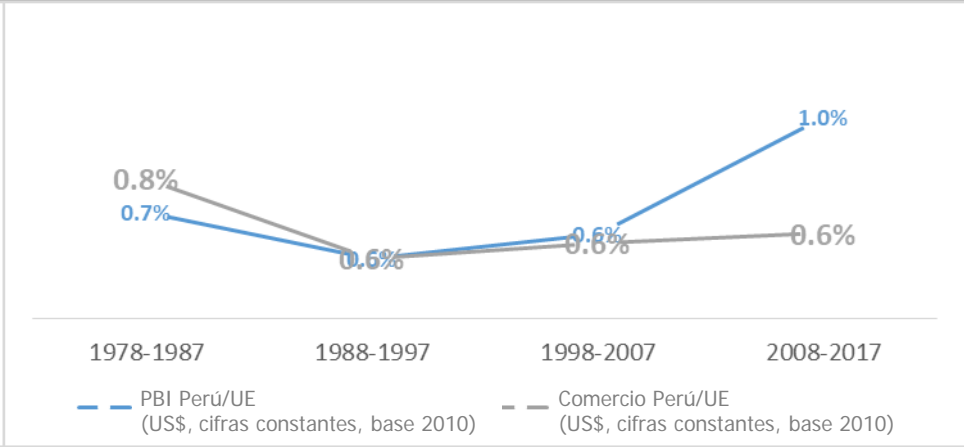

Quinquennial Data: www.worldbank.org WDI, *2017 projection