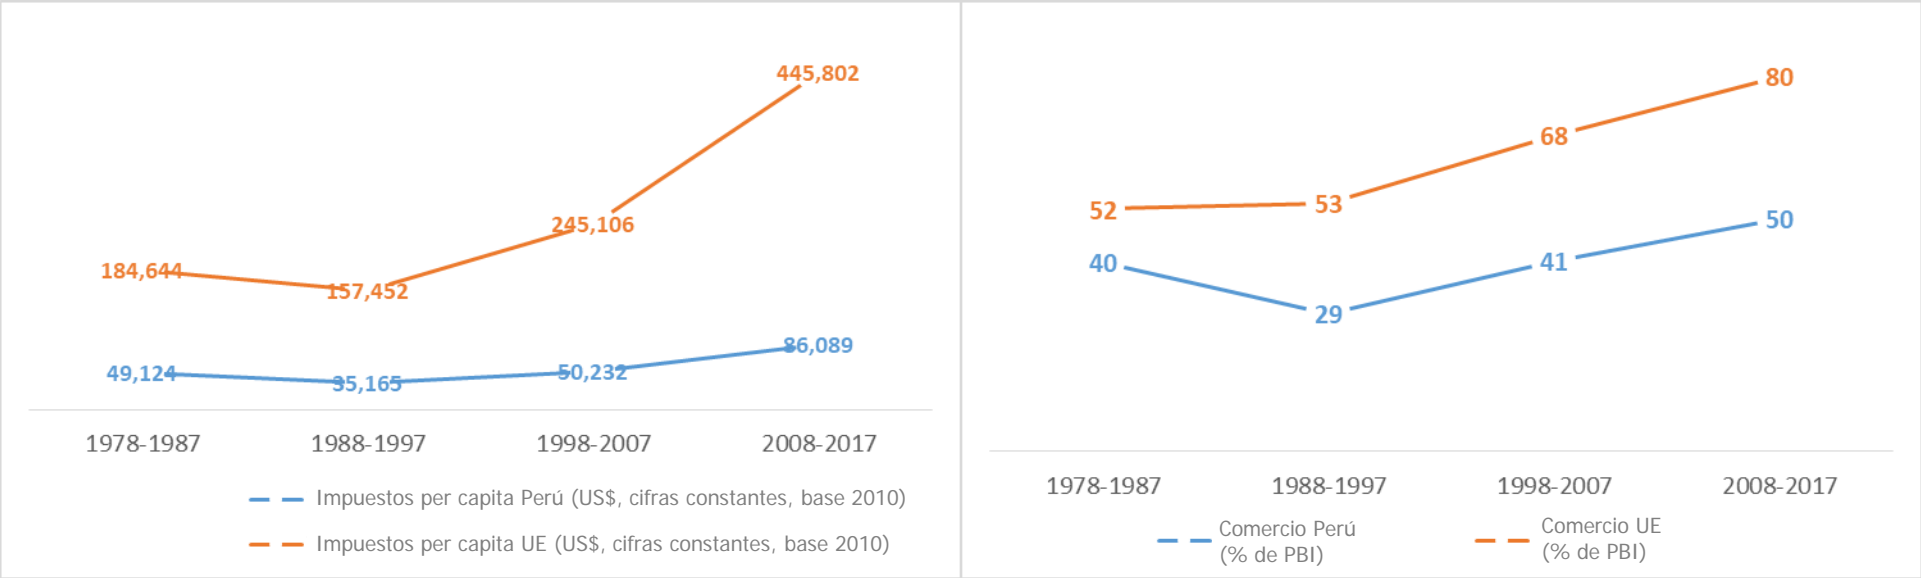

Quinquennial Data: www.worldbank.org WDI, *2017 projection