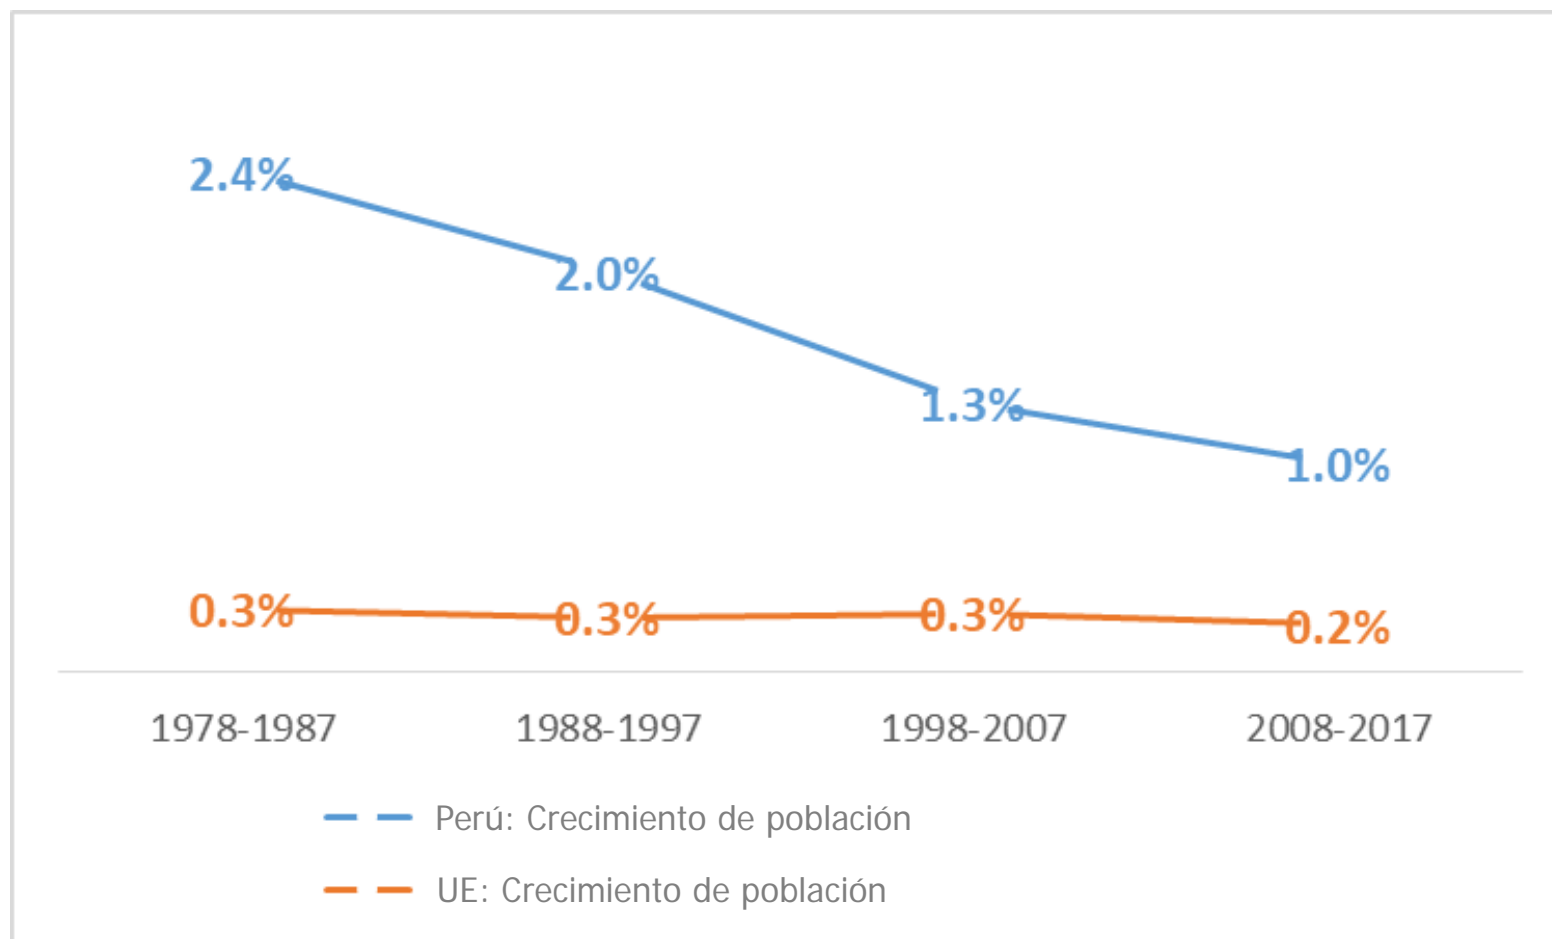

Quinquennial Data: www.worldbank.org WDI, *2017 projection