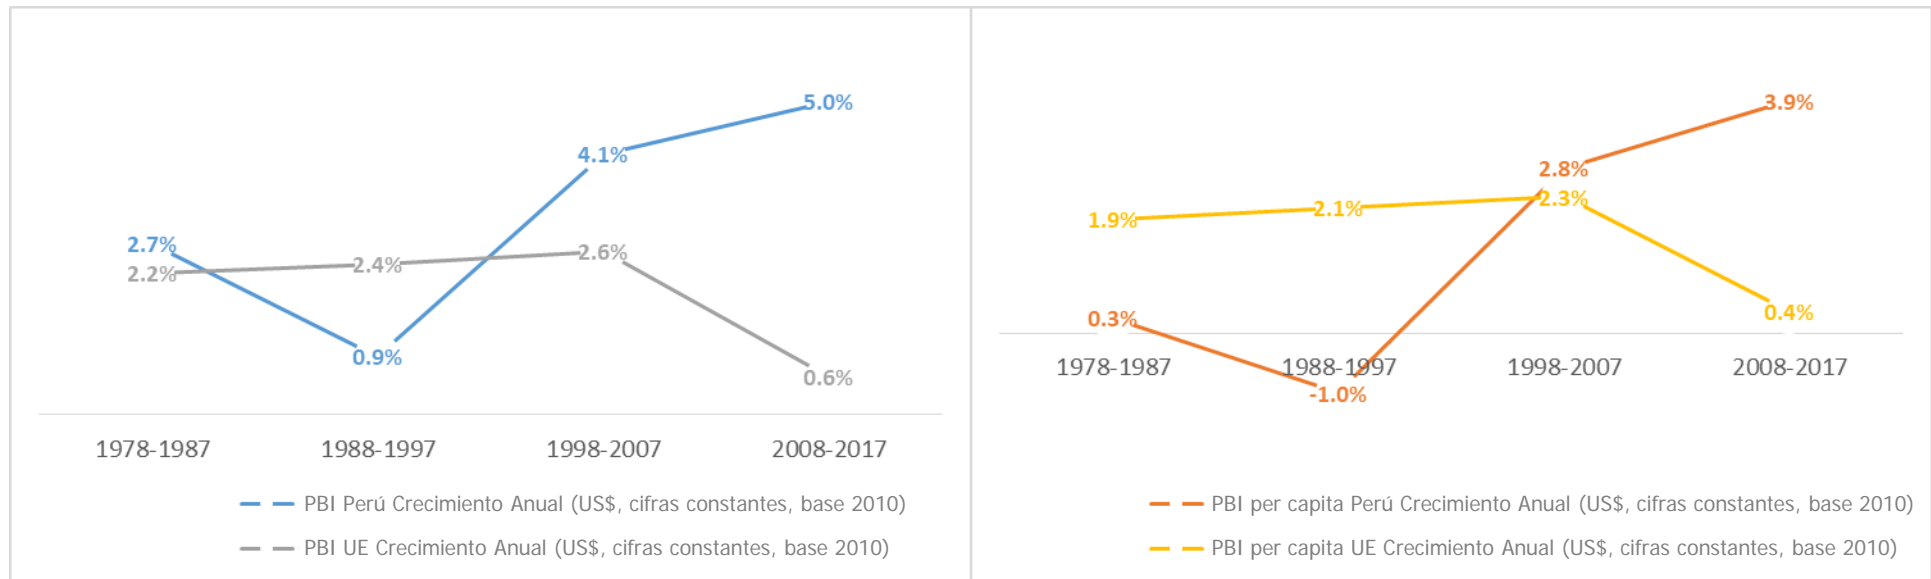

Quinquennial Data: www.worldbank.org WDI, *2017 projection